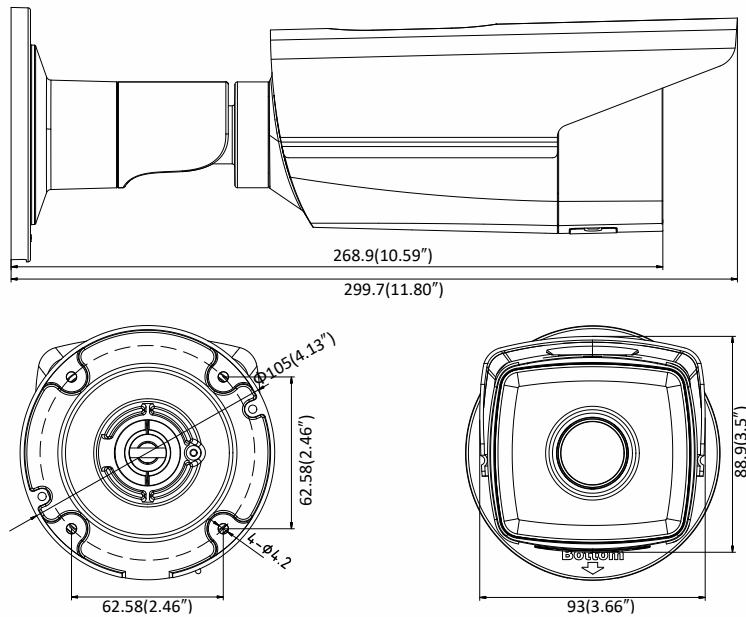

Available Model:

DS-2CD2T23G0-I5 (2.8/4/6/8 mm), DS-2CD2T23G0-I8 (2.8/4/6/8 mm)

Dimension

Unit: mm

Accessory

DS-1260ZJ
Junction Box

Distributed by

HIKVISION®

Headquarters

No.555 Qianmo Road, Binjiang District,
Hangzhou 310051, China
T +86-571-8807-5998
overseasbusiness@hikvision.com

Hikvision USA
T +1-909-895-0400
sales.usa@hikvision.com

Hikvision Italy
T +39-0438-6902
info.it@hikvision.com

Hikvision Singapore
T +65-6684-4718
sg@hikvision.com

Hikvision Africa
T +27 (0) 0351172
sale.africa@hikvision.com

Hikvision Europe
T +31-23-55-42-770
info.eu@hikvision.com

Hikvision France
T +33(0)1-85-330-450
info.fr@hikvision.com

Hikvision Oceania
T +61-2-8599-4233
salesau@hikvision.com

Hikvision Hong Kong
T +852-2151-1761

Hikvision Middle East
T +971-4-8816086
salesme@hikvision.com

Hikvision Spain
T +34-91-737-16-55
info.es@hikvision.com

Hikvision Canada
T +1-909-895-0400
sales.usa@hikvision.com

Hikvision Russia
T +7-495-669-67-99
saleru@hikvision.com

Hikvision Poland
T +48-22-460-01-50
potand@hikvision.com

Hikvision Korea
T +82-31-731-8841
sales.korea@hikvision.com

Hikvision India
T +91-22-28469900
sales@pramahikvision.com

Hikvision UK
T +01628-902140
support.uk@hikvision.com

Hikvision Brazil
T +55 11 3318-0050
Latam.support@hikvision.com

05060020191125