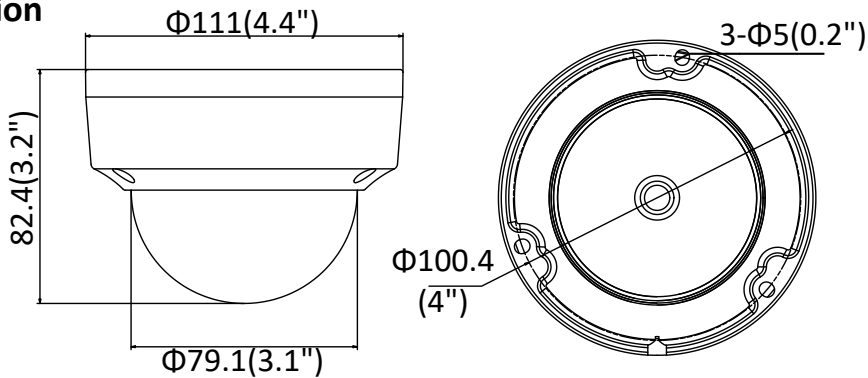

Protection Level	IP67, IK10
Material	Camera body: metal, bubble: plastic
Dimensions	Camera: $\Phi 111 \times 82.4$ mm ($\Phi 4.4" \times 3.2"$) Package: $134 \times 134 \times 108$ mm ($5.3" \times 5.3" \times 4.3"$)
Weight	Camera: Approx. 610 g (1.3 lb.) With Package: Approx. 820 g (1.8 lb.)

Available Model:

DS-2CD2123G0-I (2.8/4/6/8 mm), DS-2CD2123G0-IS (2.8/4/6/8 mm)

Dimension

Unit: mm (inch)

Accessory