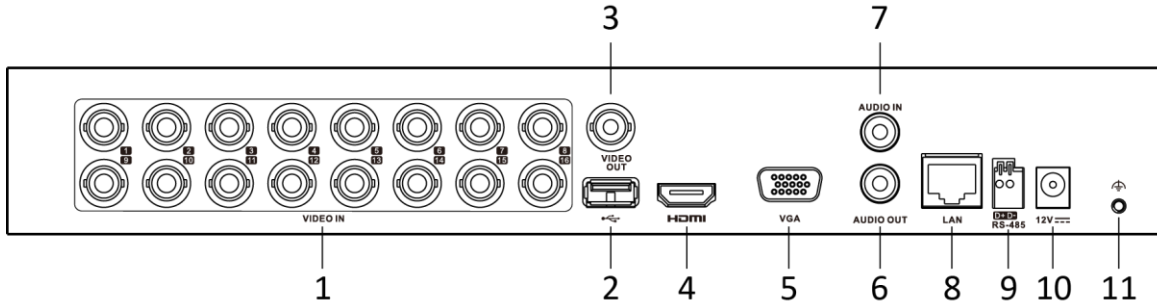

Physical Interface

*: The rear panel of iDS-7204HQHI-M1/S provides 4 video input interfaces. The rear panel of iDS-7208HQHI-M1/S provides 8 video input interfaces.

No.	Description	No.	Description
1	VIDEO IN	7	AUDIO IN, RCA connector
2	USB interface	8	LAN network interface
3	VIDEO OUT	9	RS-485 serial interface
4	HDMI interface	10	12 VDC power input
5	VGA interface	11	GND
6	AUDIO OUT, RCA connector