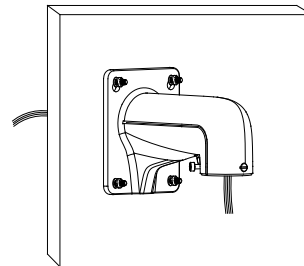

DS-1618ZJ

Parameter:

Model	DS-1618ZJ
Parameter	Short Arm Wall Mount Bracket
Appearance	Hikvision White
Range of Application	For speed dome wall mount
Material	Aluminum Alloy
Dimension	110×145×189mm
Weight	550g

Notice:

- The bracket should be installed on flat wall
- Load capacity of pole should be more than 3 times the weight of camera and bracket
- Load capacity of clamp is 30KG

Installation Step:

① Choose appropriate wall for bracket installation

② Thread the cable

③ Tie the safety rope to hook and thread the cable

④ Install the speed dome and screw up the set screw; installation complete

A: Safety rope B: Hook

C: Set screw

Note: The actual bracket may vary from the picture above.