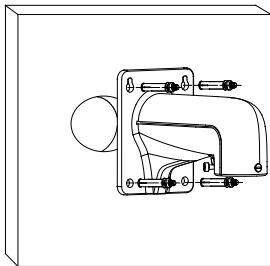

DS-1618ZJ

Parameter:

Model	DS-1618ZJ
Parameter	Short Arm Wall Mount Bracket
Appearance	Hikvision White
Range of Application	For speed dome wall mount
Material	Aluminum Alloy
Dimension	110×145×189mm
Weight	550g

Notice:

- The bracket should be installed on flat wall
- Load capacity of pole should be more than 3 times the weight of camera and bracket
- Load capacity of clamp is 30KG

Installation Step:

① Choose appropriate wall for bracket installation