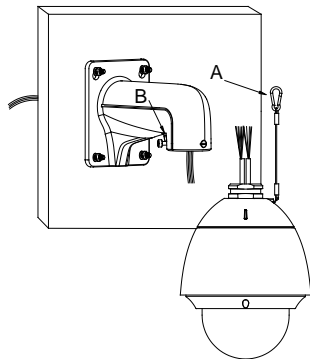

DS-1618ZJ

Parameter:

Model	DS-1618ZJ
Parameter	Short Arm Wall Mount Bracket
Appearance	Hikvision White
Range of Application	For speed dome wall mount
Material	Aluminum Alloy
Dimension	110×145×189mm
Weight	550g

Notice:

- The bracket should be installed on flat wall
- Load capacity of pole should be more than 3 times the weight of camera and bracket
- Load capacity of clamp is 30KG

Installation Step:

① Choose appropriate wall for bracket installation

② Thread the cable

③ Tie the safety rope to hook and thread the cable

④ Install the speed dome and screw up the set screw; installation complete

A: Safety rope B: Hook

C: Set screw

Note: The actual bracket may vary from the picture above.