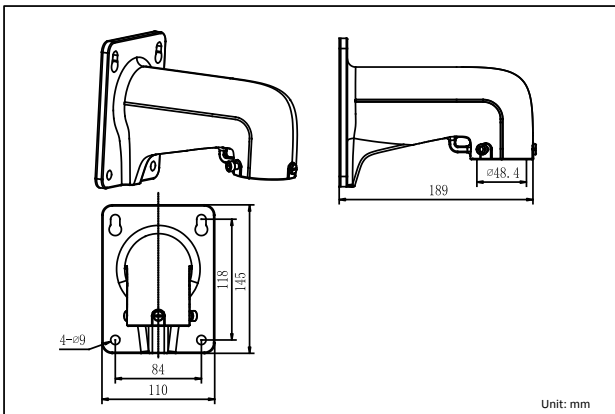

DS-1618ZJ

Short Arm Wall Mount Bracket

Features:

- Aluminum alloy material with surface spray treatment
- Exquisite and small design
- Design of safety rope for more convenient installation

Dimension:

Order Model:

DS-1618ZJ

Parameter:

Model	DS-1618ZJ
Parameter	Short Arm Wall Mount Bracket
Appearance	Hikvision White
Range of Application	For speed dome wall mount
Material	Aluminum Alloy
Dimension	110×145×189mm
Weight	550g

Notice:

- The bracket should be installed on flat wall
- Load capacity of pole should be more than 3 times the weight of camera and bracket
- Load capacity of clamp is 30KG

Installation Step:

① Choose appropriate wall for bracket installation

② Thread the cable

③ Tie the safety rope to hook and thread the cable

④ Install the speed dome and screw up the set screw; installation complete

A: Safety rope B: Hook

C: Set screw

Note: The actual bracket may vary from the picture above.