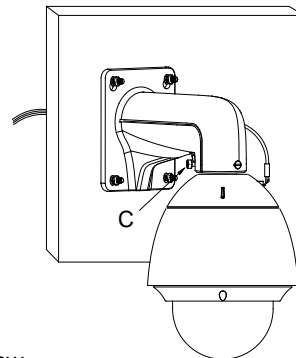

DS-1618ZJ

Parameter:

Model	DS-1618ZJ
Parameter	Short Arm Wall Mount Bracket
Appearance	Hikvision White
Range of Application	For speed dome wall mount
Material	Aluminum Alloy
Dimension	110×145×189mm
Weight	550g

Notice:

- The bracket should be installed on flat wall
- Load capacity of pole should be more than 3 times the weight of camera and bracket
- Load capacity of clamp is 30KG

Installation Step:

① Choose appropriate wall for bracket installation

② Thread the cable

③ Tie the safety rope to hook and thread the cable

④ Install the speed dome and screw up the set screw; installation complete

A: Safety rope B: Hook

C: Set screw

Note: The actual bracket may vary from the picture above.