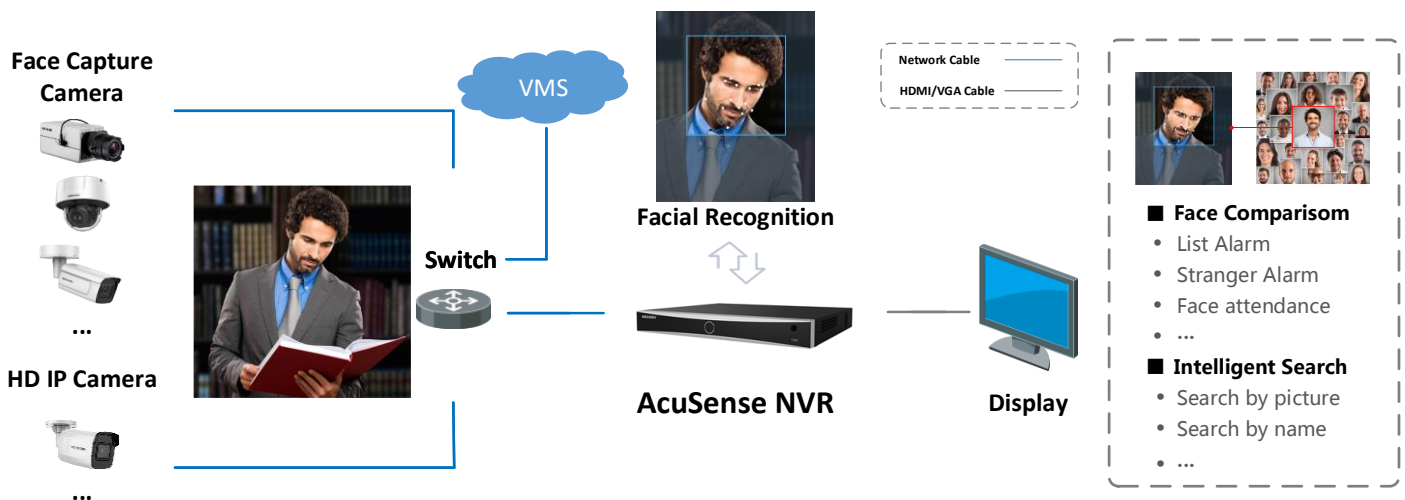

Network & Ethernet Access

- 8 independent PoE network interfaces
- 1 self-adaptive 10/100/1000 Mbps Ethernet interfaces
- Hik-Connect & DDNS (Dynamic Domain Name System) for easy network management
- Smooth streaming technology
- Support web access without plug-in

Typical Application

Facial Recognition and Face Picture Comparison

Modeling and analyzing face pictures captured by cameras. Realize blacklist alarm and stranger alarm via face picture library. Search target people by picture and name features.