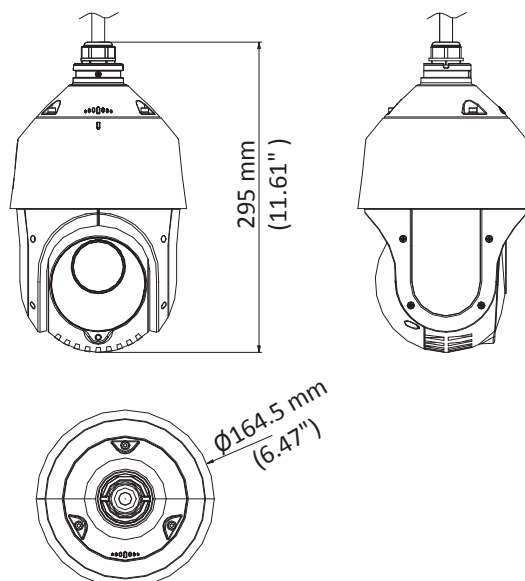

The embedded CMOS chip makes WDR, and real-time 1920 × 1080 resolution possible. With the help of the 25× optical zoom, and IR cut filter, the camera offers more details over an expansive area.

- 1/2.8" HD progressive scan CMOS
- 1920 × 1080 resolution
- 25× optical zoom
- 120 dB true WDR (Wide Dynamic Range)
- Up to 100 m IR distance
- 3D intelligent positioning
- Switchable TVI/AHD/CVI/CVBS video output

Dimension

Specification

Camera	
Model	DX-36025X
Image Sensor	1/2.8" progressive scan CMOS
Max. Image Resolution	1920 × 1080
Frame Rate	50Hz: 25fps @(1920 × 1080) 60Hz: 30fps @(1920 × 1080)
Min. Illumination	Color: 0.005 Lux @(F1.6, AGC ON) B/W: 0.001 Lux @(F1.6, AGC ON) 0 lux with IR
White Balance	AUTO/MANUAL/HAUTO/ATW/INDOOR/OUTDOOR
AGC	AUTO/MANUAL
DNR	3D DNR
WDR	≥ 120 dB
Shutter Time	PAL: 1/1 s to 1/10,000 s NTSC: 1/1 s to 1/10,000 s
Day & Night	IR cut filter
Digital Zoom	16×
Privacy Mask	8 programmable privacy masks
BLC (Backlight Compensation)	Yes
HLC (highlight Compensation)	Yes
EIS (Electric Image Stabilization)	Yes
Regional Focus	Yes
Lens	
Focus Mode	Auto/Semiauto/Manual
Focal Length	4.8 mm to 120 mm, 25× Optical
Aperture Range	F 1.6 to F 3.5
Horizontal Field of View	57.6° to 2.5° (wide-tele)
Min. Working Distance	10 mm to 1500 mm (wide to tele)
Zoom Speed	Approx. 3.2 s (optical, wide to tele)
Pan and Tilt	
Pan Range	360° endless
Pan Speed	Pan manual speed: 0.1° to 80°/s Pan preset speed: 80°/s
Tilt Range	-15° to 90° (auto flip)
Tilt Speed	Tilt manual speed: 0.1° to 80°/s Tilt preset speed: 80°/s
Proportional Zoom	Rotation speed can be adjusted automatically according to zoom multiples
Presets	256
Patrol	10 patrols, up to 32 presets per patrol
Pattern	5 patterns, with the total recording time no less than 10 minutes
Power-off Memory	Yes